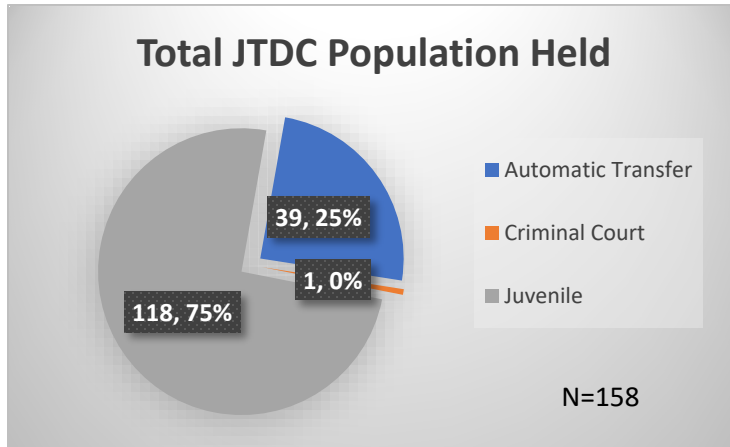

Daily Data Dashboard – February 7, 2023

Demographics for JTDC Population

Tuesday Morning Midnight Count

Total # of probation Involved youth¹: 1,085

¹ Probation Active: Any youth who is pending sentencing with an active social history, has been formally placed on probation or supervision with Cook County Juvenile Probation on the date of the report.

*Age, Gender and Race for Criminal Court population (N=1) is not represented in this report.

Data sources: cFive Supervisor – Probation Population and RMIS – JTDC Population

Daily Data Dashboard – February 7, 2023
Demographics for JTDC Population
Tuesday Morning Midnight Count