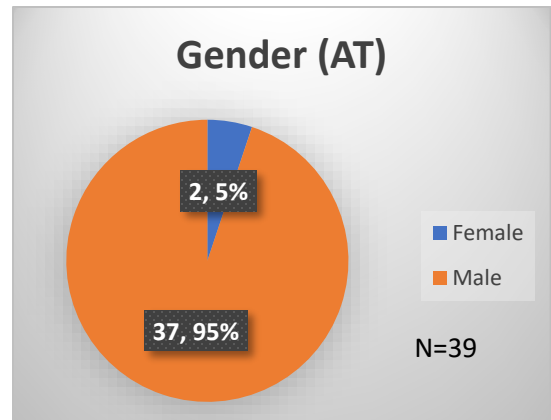

Daily Data Dashboard – February 7, 2023

Demographics for JTDC Population

Tuesday Morning Midnight Count

Total # of probation Involved youth¹: 1,085

¹ Probation Active: Any youth who is pending sentencing with an active social history, has been formally placed on probation or supervision with Cook County Juvenile Probation on the date of the report.

*Age, Gender and Race for Criminal Court population (N=1) is not represented in this report.

Data sources: cFive Supervisor – Probation Population and RMIS – JTDC Population

Daily Data Dashboard – February 7, 2023
Demographics for JTDC Population
Tuesday Morning Midnight Count