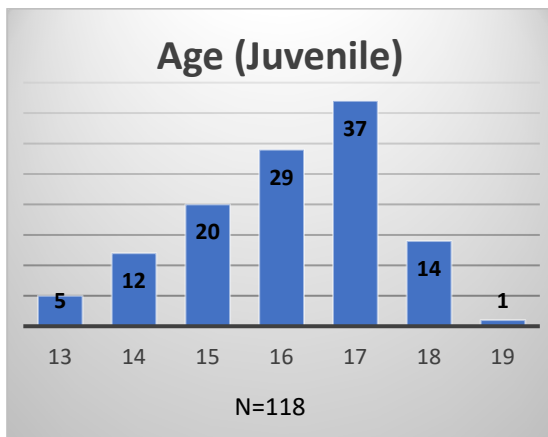

Daily Data Dashboard – February 7, 2023

Demographics for JTDC Population

Tuesday Morning Midnight Count

Total # of probation Involved youth¹: 1,085

¹ Probation Active: Any youth who is pending sentencing with an active social history, has been formally placed on probation or supervision with Cook County Juvenile Probation on the date of the report.

*Age, Gender and Race for Criminal Court population (N=1) is not represented in this report.

Data sources: cFive Supervisor – Probation Population and RMIS – JTDC Population

Daily Data Dashboard – February 7, 2023
Demographics for JTDC Population
Tuesday Morning Midnight Count