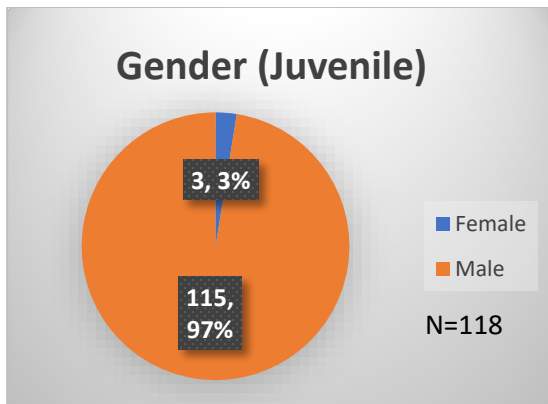

Daily Data Dashboard – February 7, 2023

Demographics for JTDC Population

Tuesday Morning Midnight Count

Total # of probation Involved youth¹: 1,085

¹ Probation Active: Any youth who is pending sentencing with an active social history, has been formally placed on probation or supervision with Cook County Juvenile Probation on the date of the report.

*Age, Gender and Race for Criminal Court population (N=1) is not represented in this report.

Data sources: cFive Supervisor – Probation Population and RMIS – JTDC Population

Daily Data Dashboard – February 7, 2023
Demographics for JTDC Population
Tuesday Morning Midnight Count