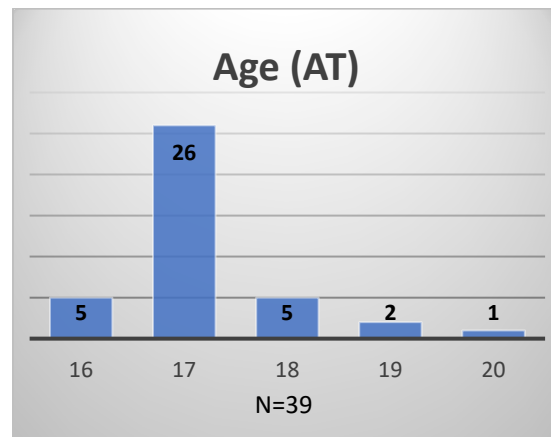

Daily Data Dashboard – February 7, 2023

Demographics for JTDC Population

Tuesday Morning Midnight Count

Total # of probation Involved youth¹: 1,085

¹ Probation Active: Any youth who is pending sentencing with an active social history, has been formally placed on probation or supervision with Cook County Juvenile Probation on the date of the report.

*Age, Gender and Race for Criminal Court population (N=1) is not represented in this report.

Data sources: cFive Supervisor – Probation Population and RMIS – JTDC Population

Daily Data Dashboard – February 7, 2023
Demographics for JTDC Population
Tuesday Morning Midnight Count